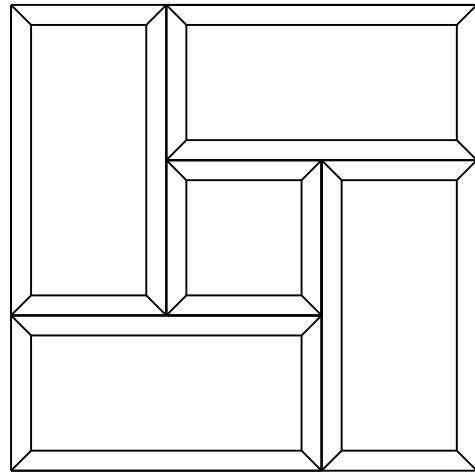

PATHWAYS pattern

Use 3/4"(.75") ECQ template

WINDMILL

Table Runner

Use $3/4"$ (.75") ECQ
template

16.5"x16.5"

WINDMILL

Lap Quilt

Use $3/4"$ (.75")
ECQ template

33"x33"

PATHWAYS Tumbling Blocks
Use 3/4" (.75") ECQ template

approximately 50"x46.5"

PATHWAYS Brick & Block Bed-Runner

approximately 22"x 69"
Use 3/4"(.75") ECQ template

Brick & Block
view A

Brick & Block
view B

PATHWAYS Step-Up Quilt 49.5"x 66"

Use 3/4"(.75") ECQ template