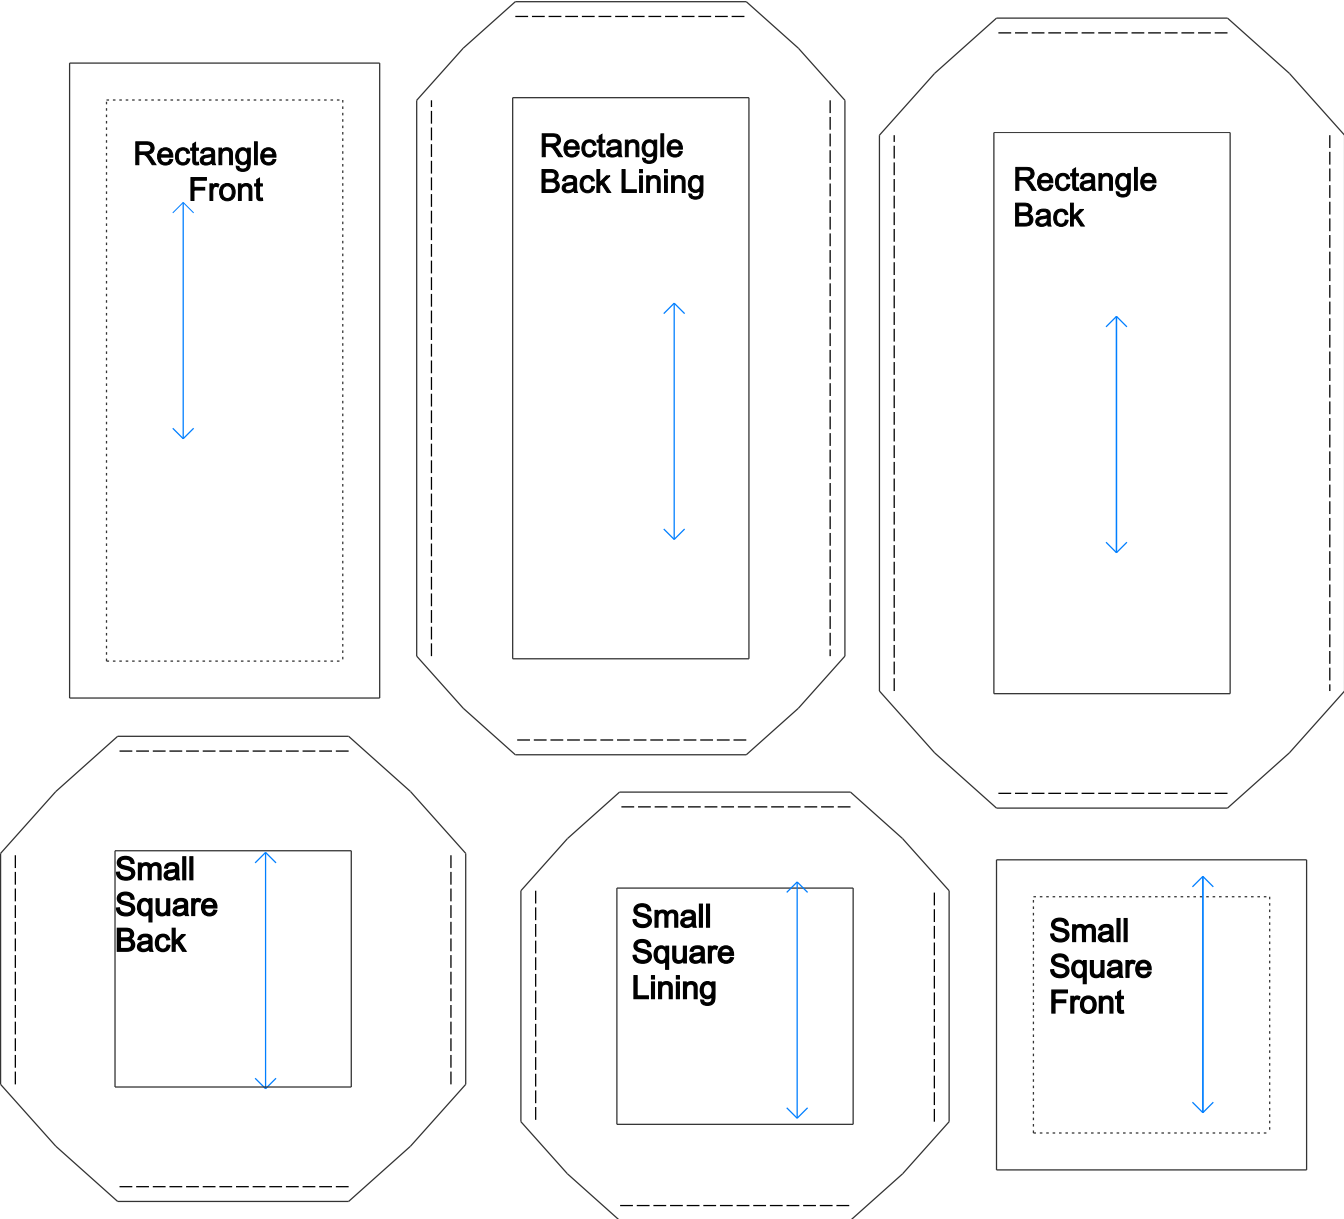

PATHWAYS pattern

Use 3/4"(.75") ECQ template

WINDMILL

Table Runner

Use $3/4"$ (.75") ECQ
template

16.5"x16.5"

WINDMILL

Lap Quilt

Use $3/4"$ (.75")
ECQ template

33"x33"

PATHWAYS Tumbling Blocks
Use 3/4" (.75") ECQ template

approximately 50"x46.5"

PATHWAYS Brick & Block Bed-Runner

approximately 22"x 69"
Use 3/4"(.75") ECQ template

Brick & Block
view A

Brick & Block
view B

PATHWAYS Step-Up Quilt 49.5"x 66"

Use 3/4"(.75") ECQ template