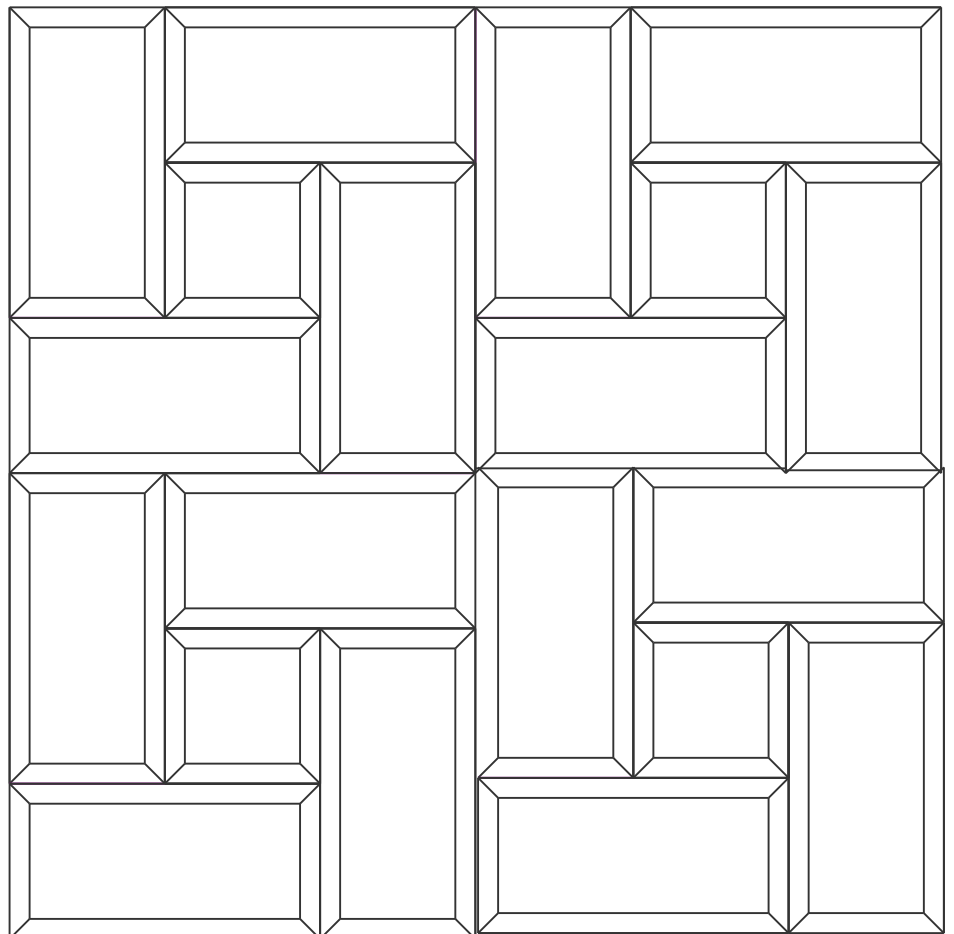

PATHWAYS pattern

Use 3/4"(.75") ECQ template

WINDMILL

Table Runner

Use $3/4"$ (.75") ECQ
template

16.5"x16.5"

WINDMILL

Lap Quilt

Use $3/4"$ (.75")
ECQ template

33"x33"

PATHWAYS Tumbling Blocks
Use 3/4" (.75") ECQ template

approximately 50"x46.5"

PATHWAYS Brick & Block Bed-Runner

approximately 22"x 69"
Use 3/4"(.75") ECQ template

Brick & Block
view A

Brick & Block
view B

PATHWAYS Step-Up Quilt 49.5"x 66"

Use 3/4"(.75") ECQ template