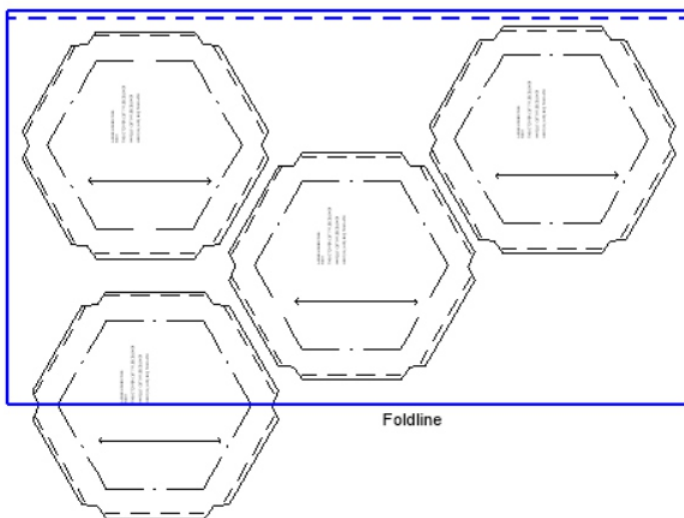

SMALL HONEYCOMB YARDAGE

BACK.....1/2yd
 FLEECE/LINING.....1/2yd
 INSERT.....13"

BACK

LINING

INSERT

MEDIUM HONEYCOMB YARDAGE

BACK.....5/9yd

FLEECE/LINING.....5/9yd

INSERT.....1/2yd

BACK

LINING

INSERT

LARGE HONEYCOMB YARDAGE

BACK.....1&1/9yd
FLEECE/LINING....1&1/9yd
INSERT.....8/9yd

BACK

LINING