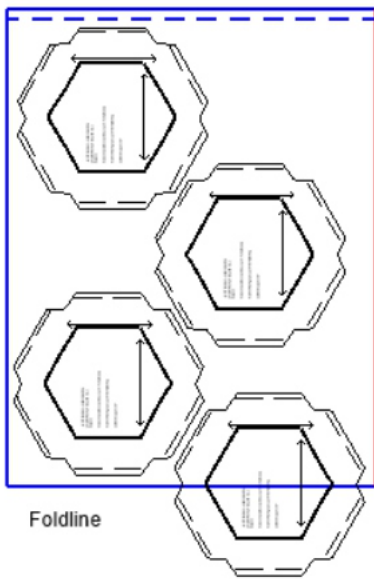

SMALL HONEYCOMB YARDAGE

BACK.....1/2yd
 FLEECE/LINING.....1/2yd
 INSERT.....13"

BACK

LINING

INSERT

MEDIUM HONEYCOMB YARDAGE

BACK.....5/9yd

FLEECE/LINING.....5/9yd

INSERT.....1/2yd

BACK

LINING

INSERT

LARGE HONEYCOMB YARDAGE

BACK.....1&1/9yd
FLEECE/LINING....1&1/9yd
INSERT.....8/9yd

BACK

LINING