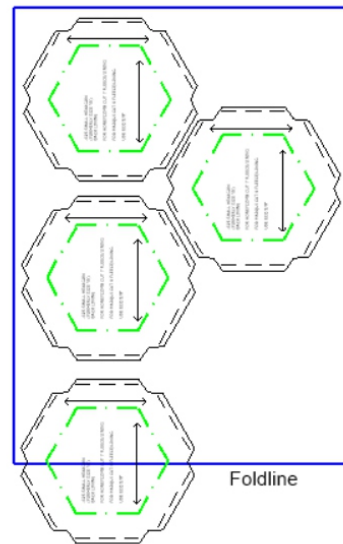

SMALL HONEYCOMB YARDAGE

BACK.....1/2yd
 FLEECE/LINING.....1/2yd
 INSERT.....13"

BACK

LINING

INSERT

MEDIUM HONEYCOMB YARDAGE

BACK.....5/9yd

FLEECE/LINING.....5/9yd

INSERT.....1/2yd

BACK

LINING

INSERT

LARGE HONEYCOMB YARDAGE

BACK.....1&1/9yd
FLEECE/LINING....1&1/9yd
INSERT.....8/9yd

BACK

LINING