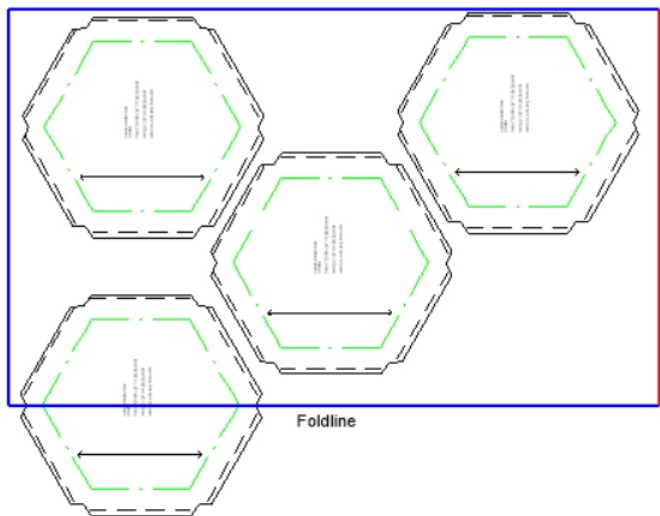

SMALL HONEYCOMB YARDAGE

BACK.....1/2yd
 FLEECE/LINING.....1/2yd
 INSERT.....13"

BACK

LINING

INSERT

MEDIUM HONEYCOMB YARDAGE

BACK.....5/9yd

FLEECE/LINING.....5/9yd

INSERT.....1/2yd

BACK

LINING

INSERT

LARGE HONEYCOMB YARDAGE

BACK.....1&1/9yd
FLEECE/LINING....1&1/9yd
INSERT.....8/9yd

BACK

LINING