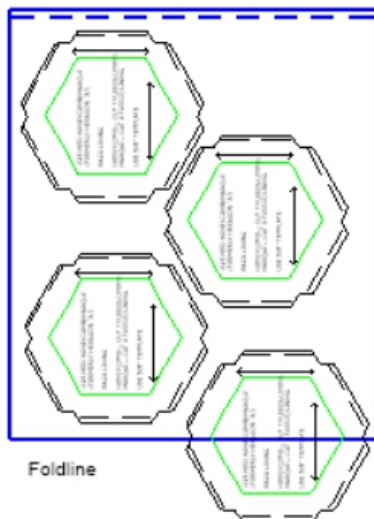

SMALL HONEYCOMB YARDAGE

BACK.....1/2yd
 FLEECE/LINING.....1/2yd
 INSERT.....13"

BACK

LINING

INSERT

MEDIUM HONEYCOMB YARDAGE

BACK.....5/9yd

FLEECE/LINING.....5/9yd

INSERT.....1/2yd

BACK

LINING

INSERT

LARGE HONEYCOMB YARDAGE

BACK.....1&1/9yd
FLEECE/LINING....1&1/9yd
INSERT.....8/9yd

BACK

LINING