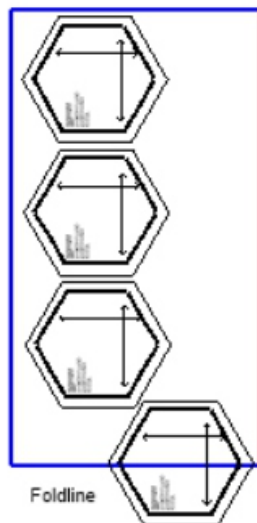

SMALL HONEYCOMB YARDAGE

BACK.....1/2yd
 FLEECE/LINING.....1/2yd
 INSERT.....13"

BACK

LINING

INSERT

MEDIUM HONEYCOMB YARDAGE

BACK.....5/9yd

FLEECE/LINING.....5/9yd

INSERT.....1/2yd

BACK

LINING

INSERT

LARGE HONEYCOMB YARDAGE

BACK.....1&1/9yd
FLEECE/LINING....1&1/9yd
INSERT.....8/9yd

BACK

LINING