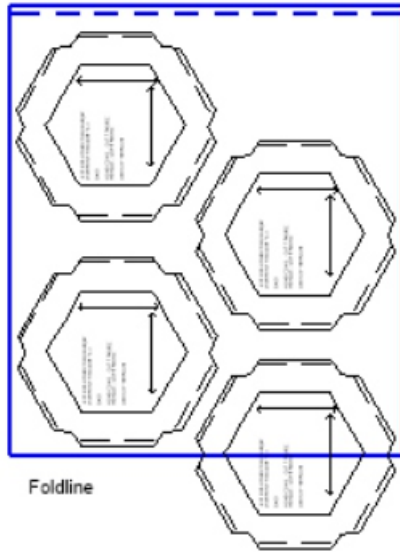

SMALL HONEYCOMB YARDAGE

BACK.....1/2yd
 FLEECE/LINING.....1/2yd
 INSERT.....13"

BACK

LINING

INSERT

MEDIUM HONEYCOMB YARDAGE

BACK.....5/9yd

FLEECE/LINING.....5/9yd

INSERT.....1/2yd

BACK

LINING

INSERT

LARGE HONEYCOMB YARDAGE

BACK.....1&1/9yd
FLEECE/LINING....1&1/9yd
INSERT.....8/9yd

BACK

LINING