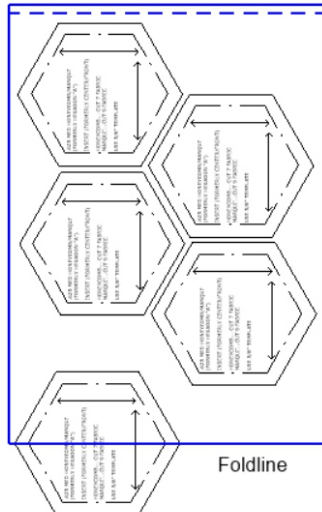

SMALL MARQUISE YARDAGE

BACK.....14"
FLEECE LINING..... 7/12yd
INSERT.....2/3yd

BACK

FLEECE/LINING

INSERT

MEDIUM MARQUISE YARDAGE

BACK.....3/4 yd
 FLEECE LINING.....3/4 yd
 INSERT.....1/2yd

BACK

Foldline

LINING

Foldline

INSERT

Foldline