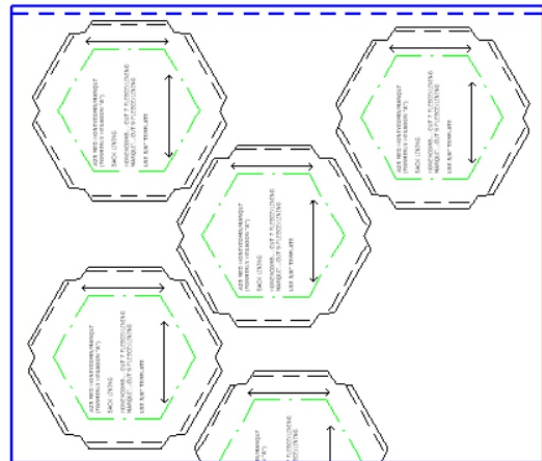

SMALL MARQUISE YARDAGE

BACK.....14"
FLEECE LINING..... 7/12yd
INSERT.....2/3yd

BACK

FLEECE/LINING

INSERT

MEDIUM MARQUISE YARDAGE

BACK.....3/4 yd
 FLEECE LINING.....3/4 yd
 INSERT.....1/2yd

BACK

Foldline

LINING

Foldline

INSERT

Foldline