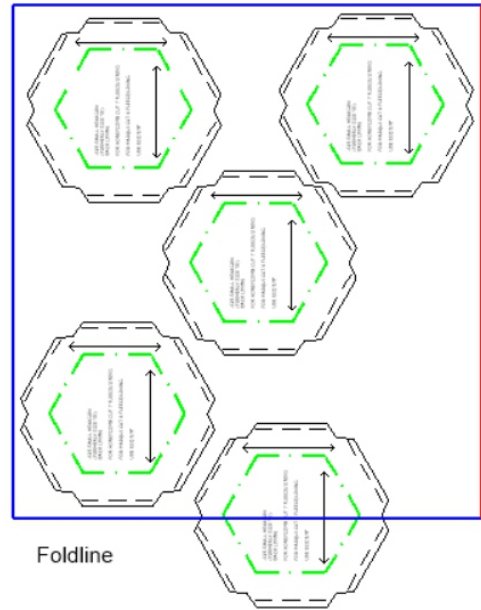

SMALL MARQUISE YARDAGE

BACK.....14"
FLEECE LINING..... 7/12yd
INSERT.....2/3yd

BACK

FLEECE/LINING

INSERT

MEDIUM MARQUISE YARDAGE

BACK.....3/4 yd
 FLEECE LINING.....3/4 yd
 INSERT.....1/2yd

BACK

Foldline

LINING

Foldline

INSERT

Foldline