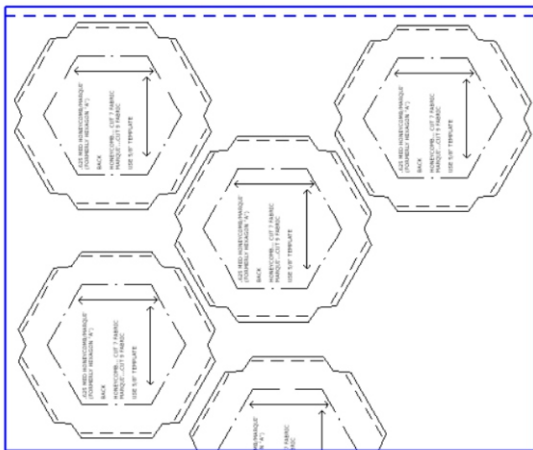

SMALL MARQUISE YARDAGE

BACK.....14"
FLEECE LINING..... 7/12yd
INSERT.....2/3yd

BACK

FLEECE/LINING

INSERT

MEDIUM MARQUISE YARDAGE

BACK.....3/4 yd
 FLEECE LINING.....3/4 yd
 INSERT.....1/2yd

BACK

Foldline

LINING

Foldline

INSERT

Foldline