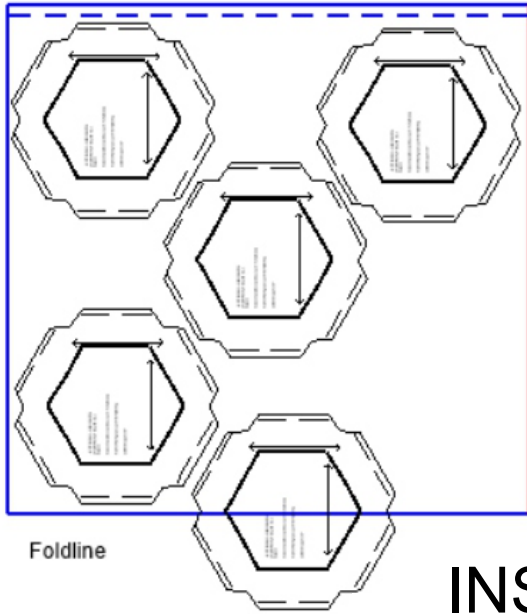

SMALL MARQUISE YARDAGE

BACK.....14"
FLEECE LINING..... 7/12yd
INSERT.....2/3yd

BACK

FLEECE/LINING

INSERT

MEDIUM MARQUISE YARDAGE

BACK.....3/4 yd
 FLEECE LINING.....3/4 yd
 INSERT.....1/2yd

BACK

Foldline

LINING

Foldline

INSERT

Foldline